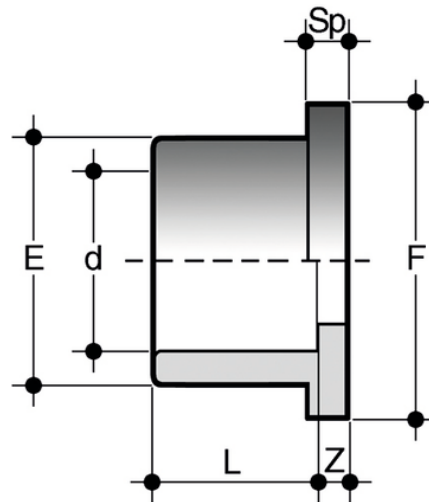

QPV special flat for butterfly valves

Special flat stub in PVC-U for butterfly valve d140 and d225 on d125 and d200 pipe.

Reference		d	DN	PN	E	F	L	Sp	Z	g	To be used with valves series:
QPV125FKE	I	*125	125	16	165	188	69	13	11	760	FE - FK
QPV200FKE	**200	200	16	248	273	106	30	24	2700	FE - FK	